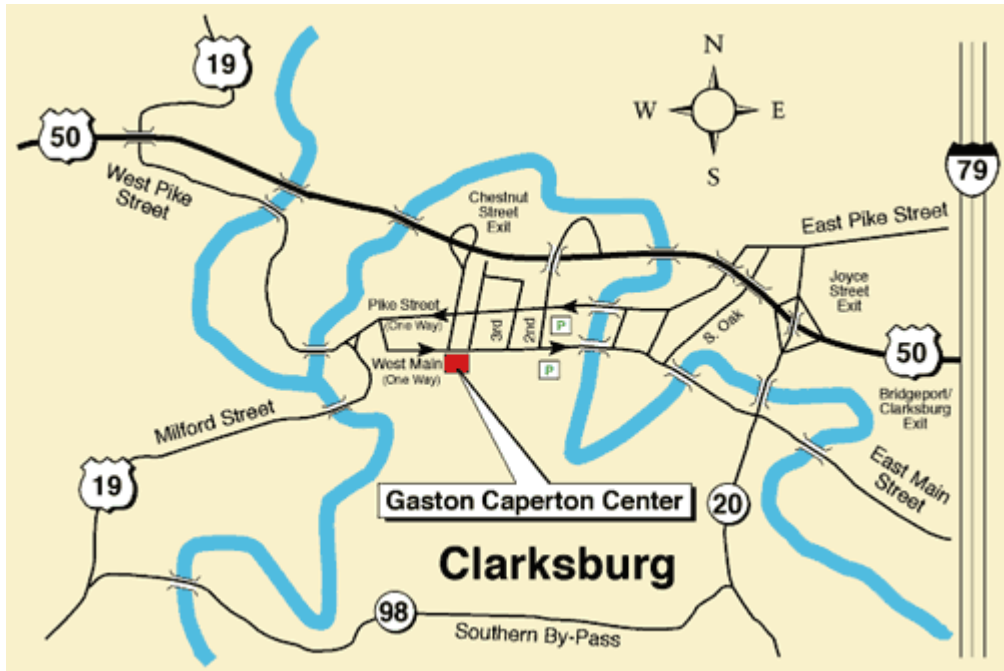

# Caperton Center

## CAPERTON CENTER MAP/DIRECTIONS

Caperton Center - 501 West Main Street, Clarksburg, WV 26301 (304.367.4037)

### Directions to the Caperton Center via Interstate 79

- 1-79 to Exit 119 (Bridgeport/Clarksburg Exit)
- Turn onto U.S. Rt. 50 West headed for downtown Clarksburg
- Take the Chestnut Street Exit
- Go straight at stop light at Chestnut and W. Pike Street
- Turn left at the next stoplight at Chestnut and Main Street
- On the corner you'll see the Seventh Day Adventist Church
- You are now on Main Street
- The Center is on your right
- Turn right at W. Main & 5th. Parking lot is behind the Center